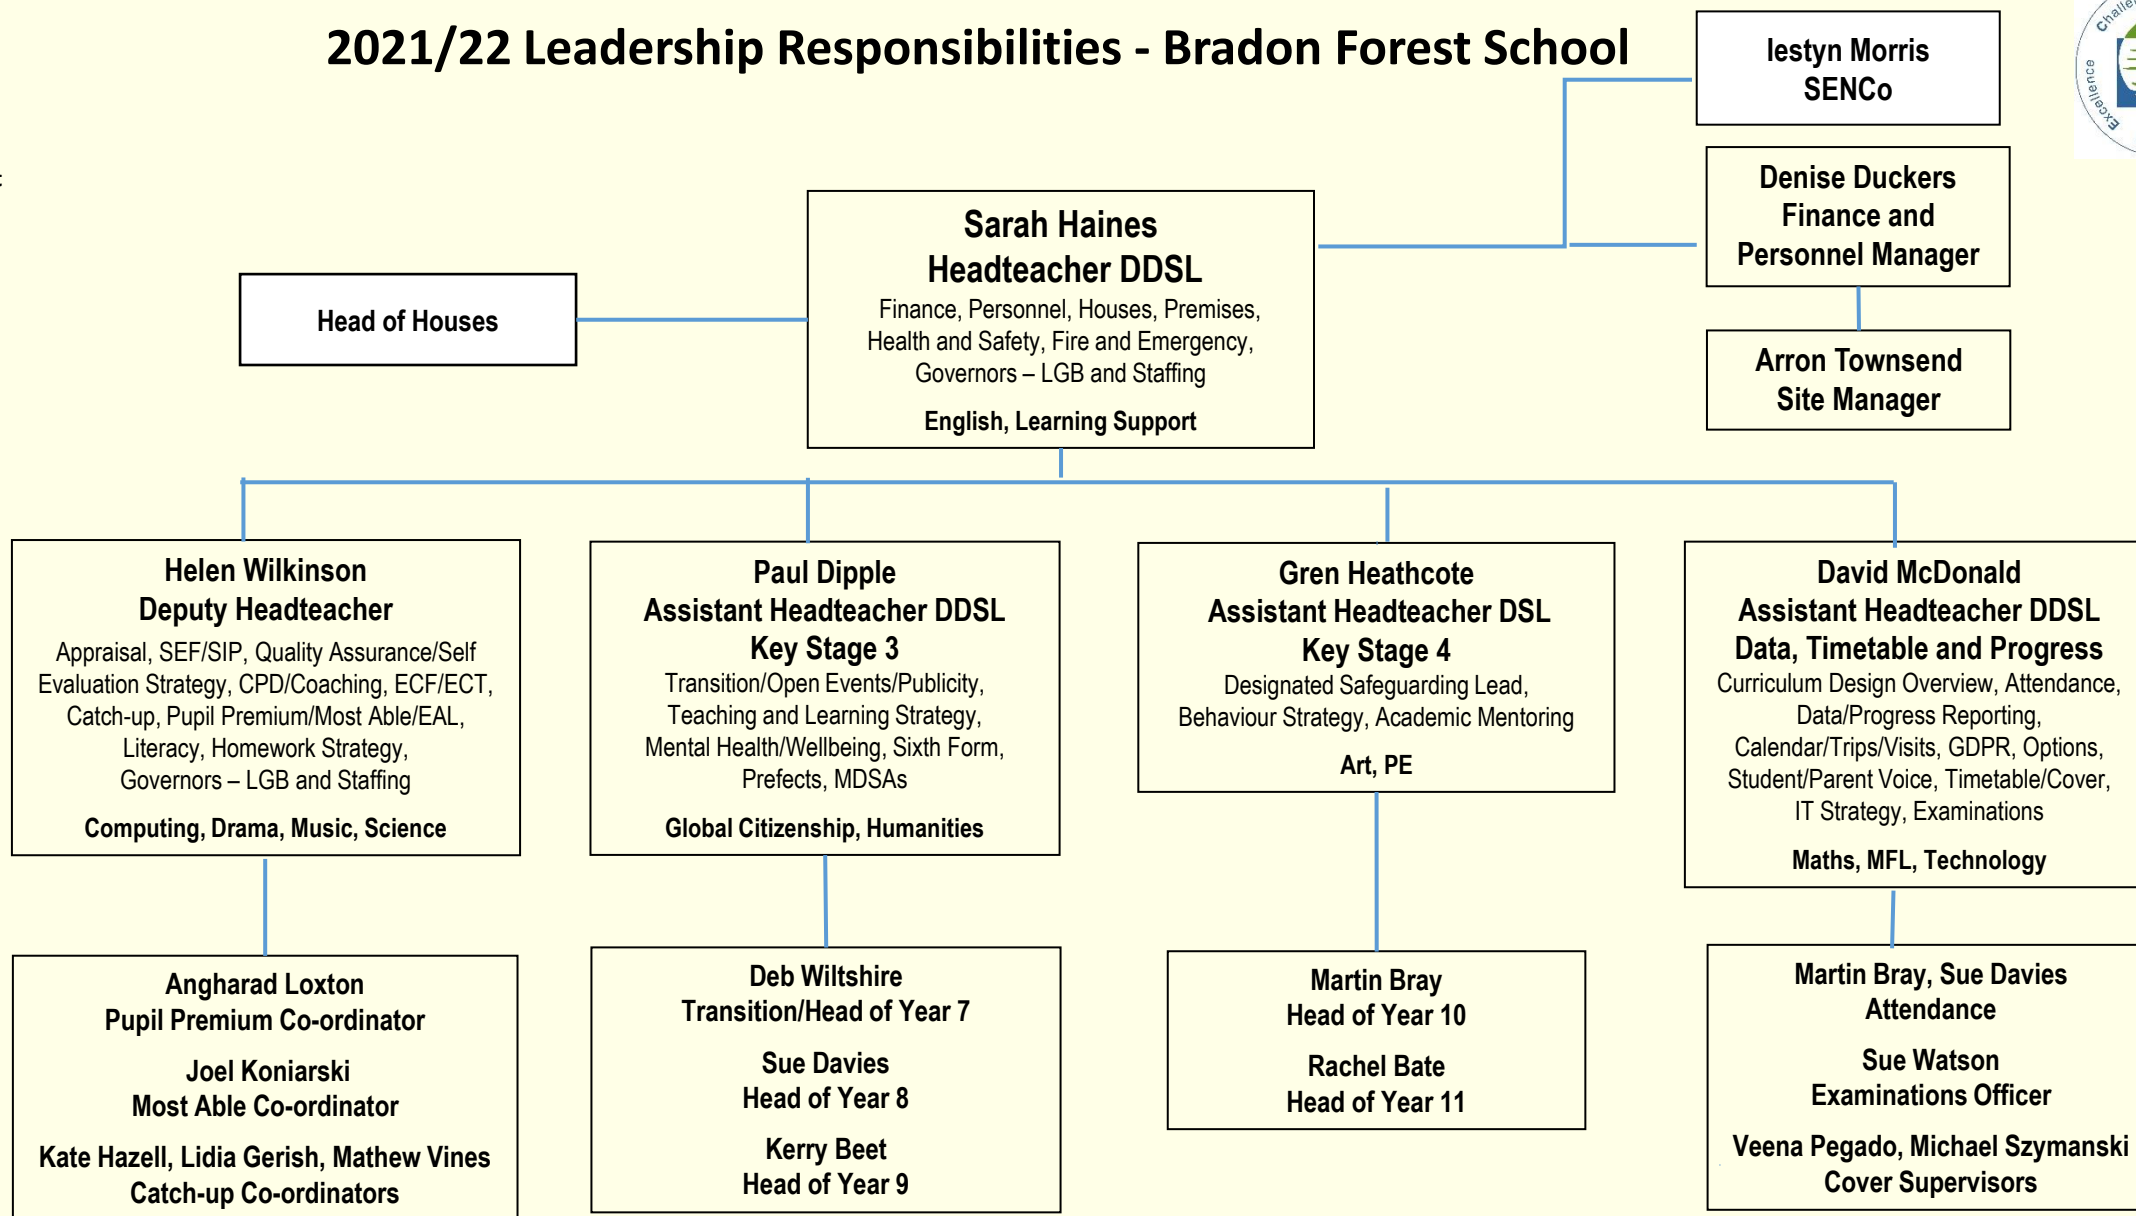

The Athelstan Trust

2021/22 Leadership Responsibilities - Bradon Forest School