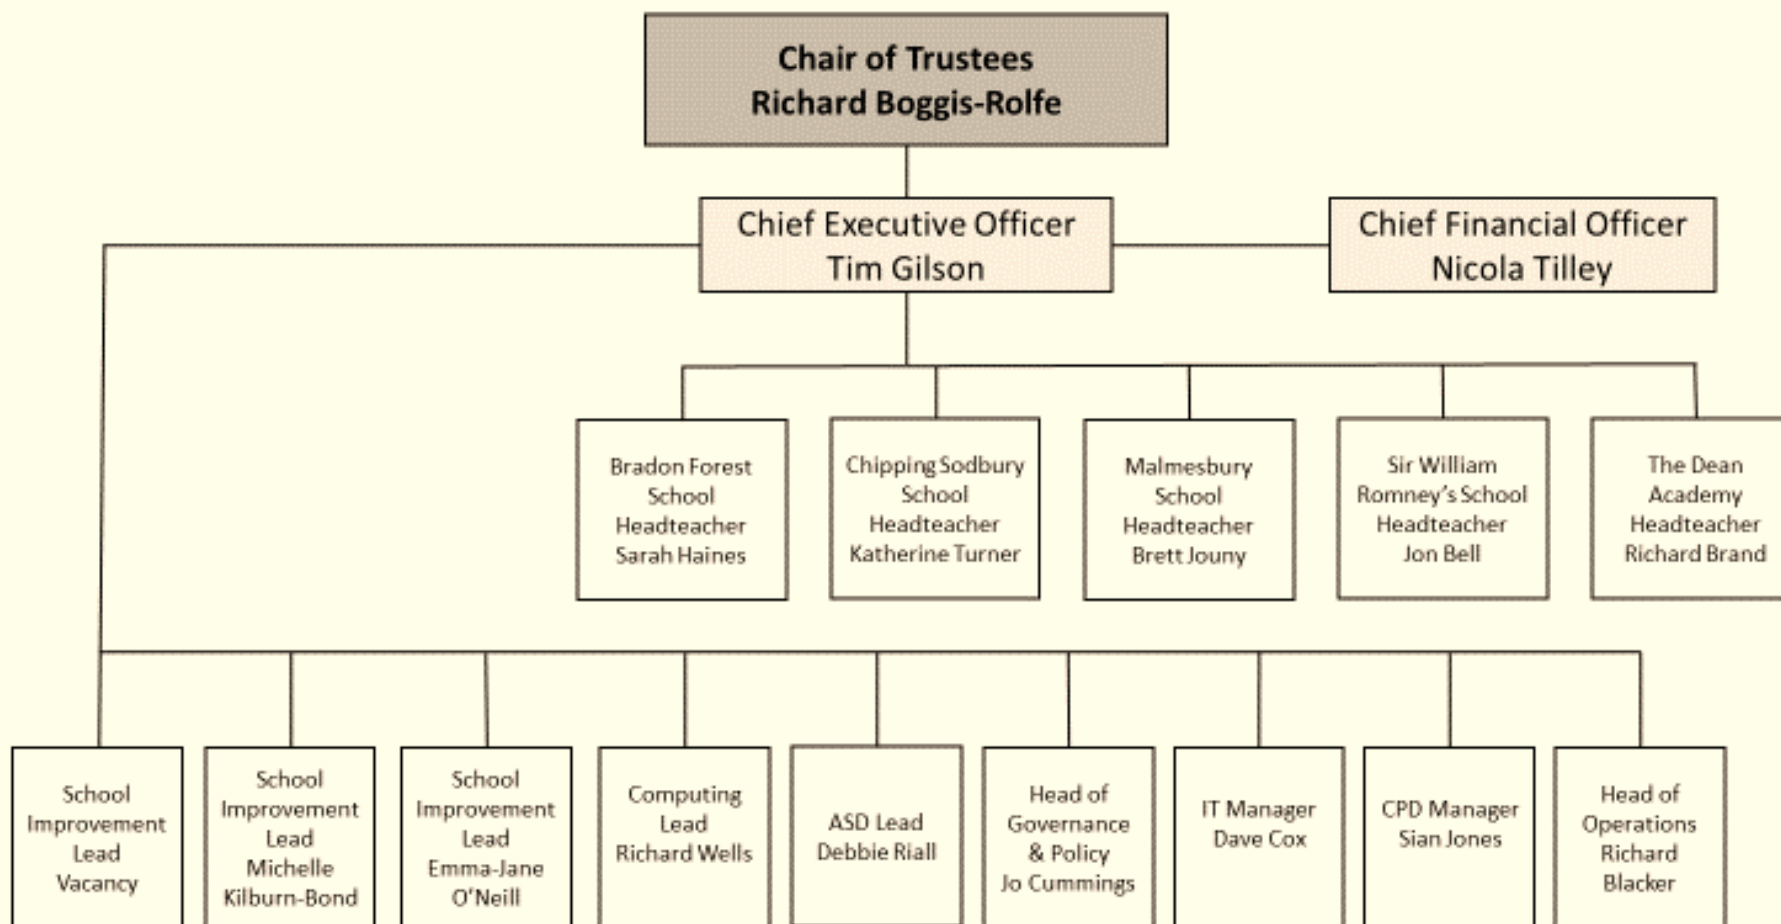

The Athelstan Trust

‘Caring, Collaborative and Excellent’

www.theathelstantrust.org

The Athelstan Trust

Trust Governance Structure

The Athelstan Trust

Trust Leadership 2021 - 2022

The Athelstan Trust

2021 – 2022 Leadership Responsibility at The Dean Academy

The Athelstan Trust

2021/2022 SLT Areas of Responsibility – Sir William Romney’s School

The Athelstan Trust

‘Caring, Collaborative and Excellent’

www.theathelstantrust.org