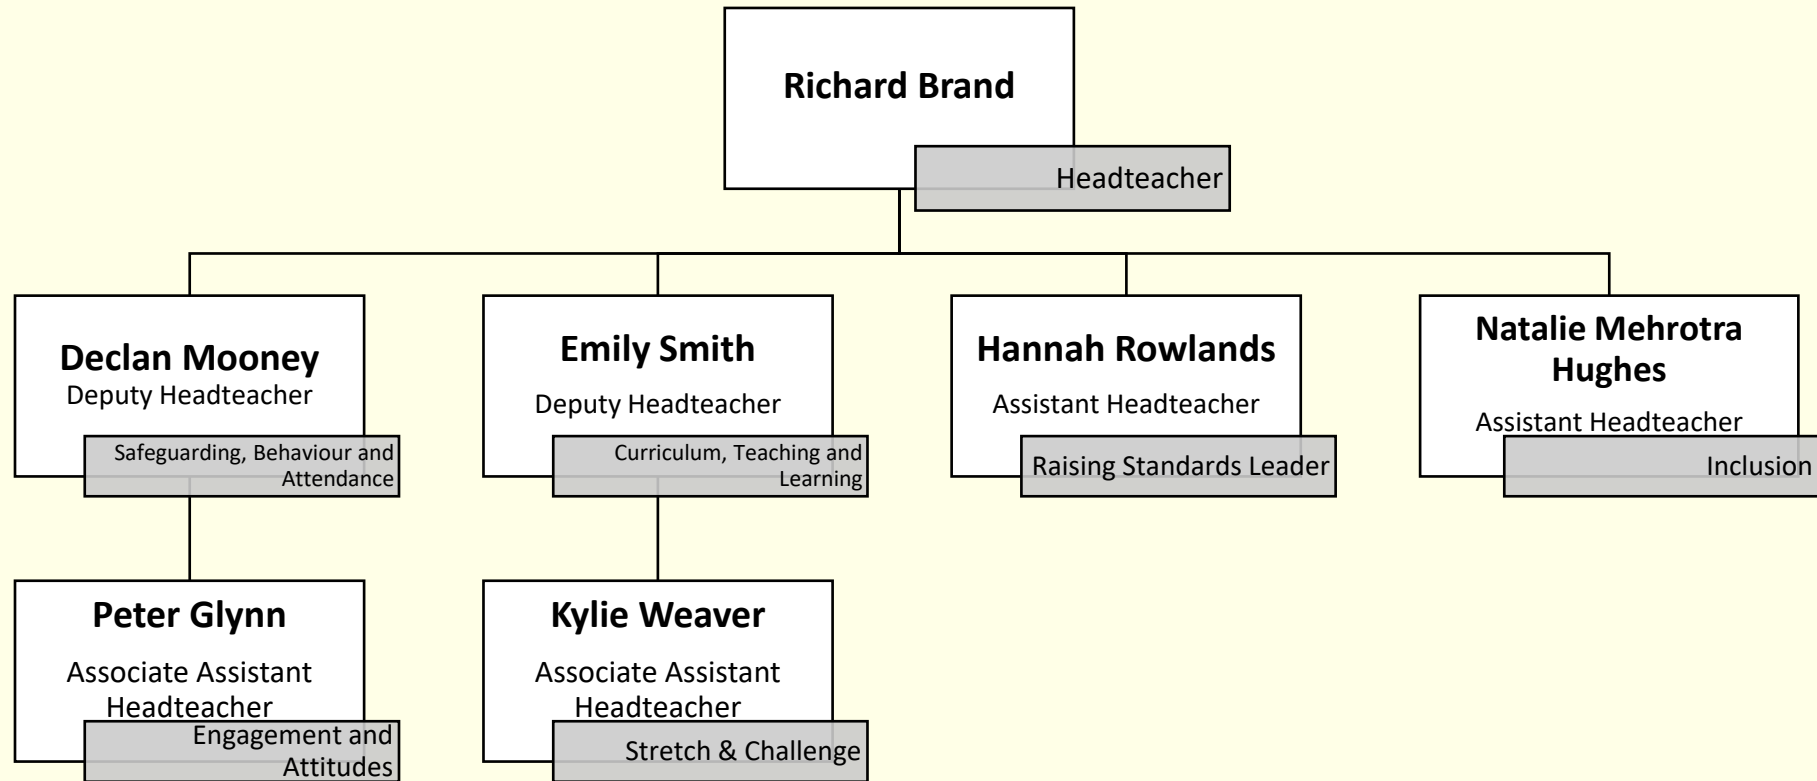

2021/22 Leadership Responsibilities - Bradon Forest School

The Athelstan Trust

Chipping Sodbury School organisation 2021-2022

The Athelstan Trust

Malmesbury School Areas of Responsibility 2021-2022

The Athelstan Trust

2021 – 2022 Leadership Responsibility at The Dean Academy

The Athelstan Trust

2021/2022 SLT Areas of Responsibility – Sir William Romney’s School

The Athelstan Trust

‘Caring, Collaborative and Excellent’

www.theathelstantrust.org