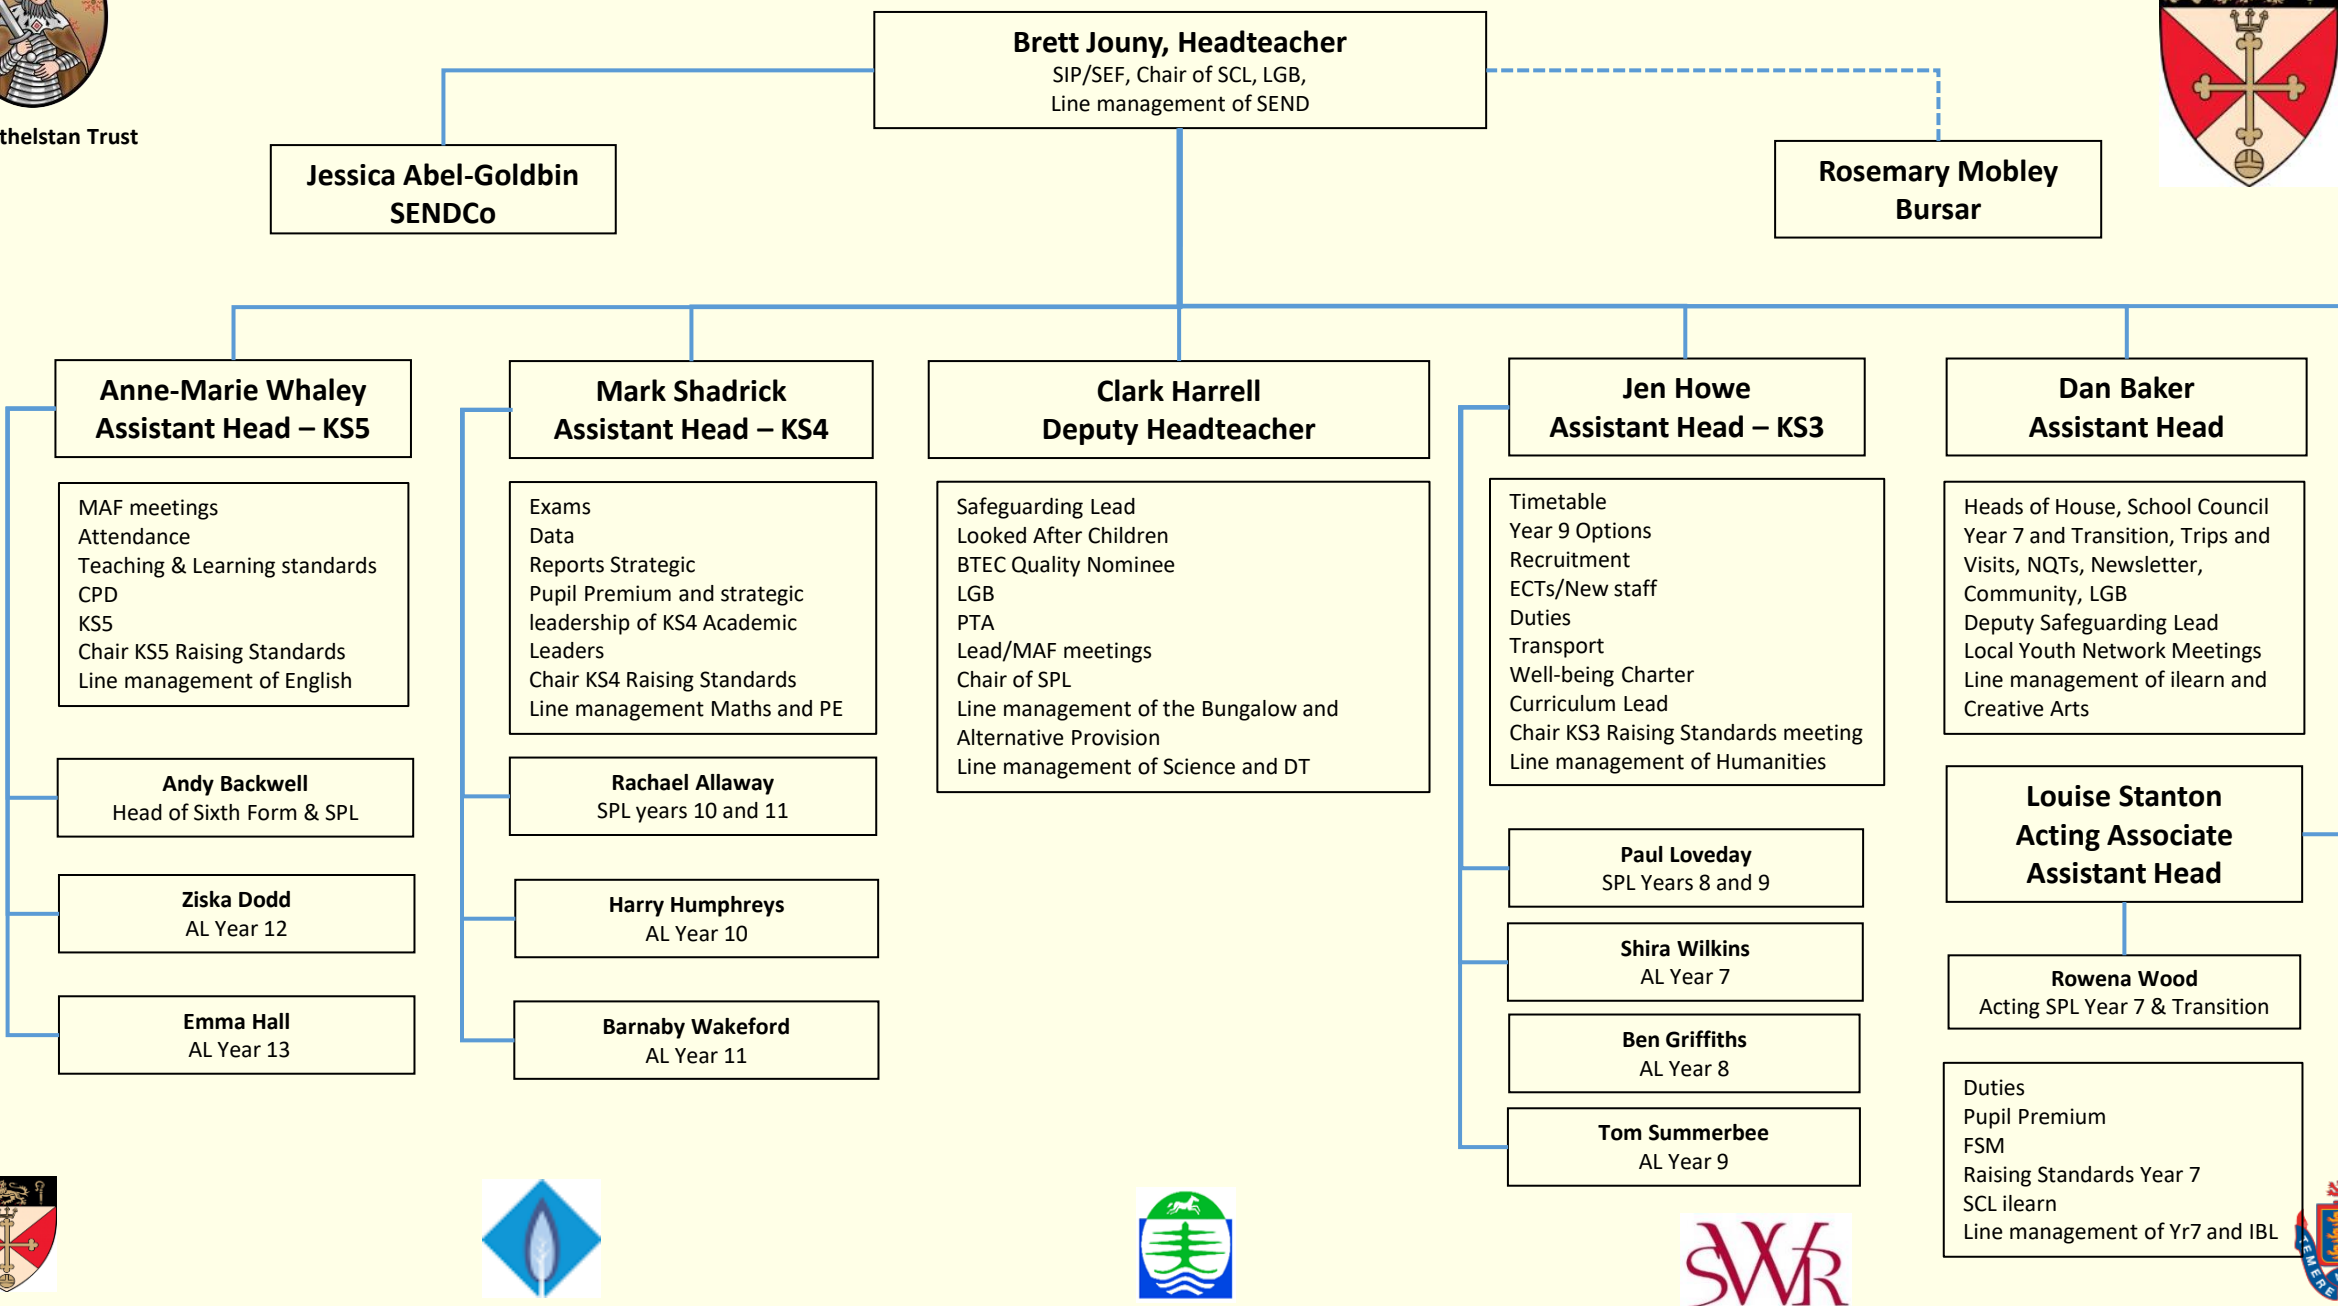

2021/22 Leadership Responsibilities - Bradon Forest School

The Athelstan Trust

Chipping Sodbury School organisation 2021-2022

The Athelstan Trust

Malmesbury School Areas of Responsibility 2021-2022

The Athelstan Trust

2021 – 2022 Leadership Responsibility at The Dean Academy

The Athelstan Trust

2021/2022 SLT Areas of Responsibility – Sir William Romney’s School

The Athelstan Trust

‘Caring, Collaborative and Excellent’

www.theathelstantrust.org