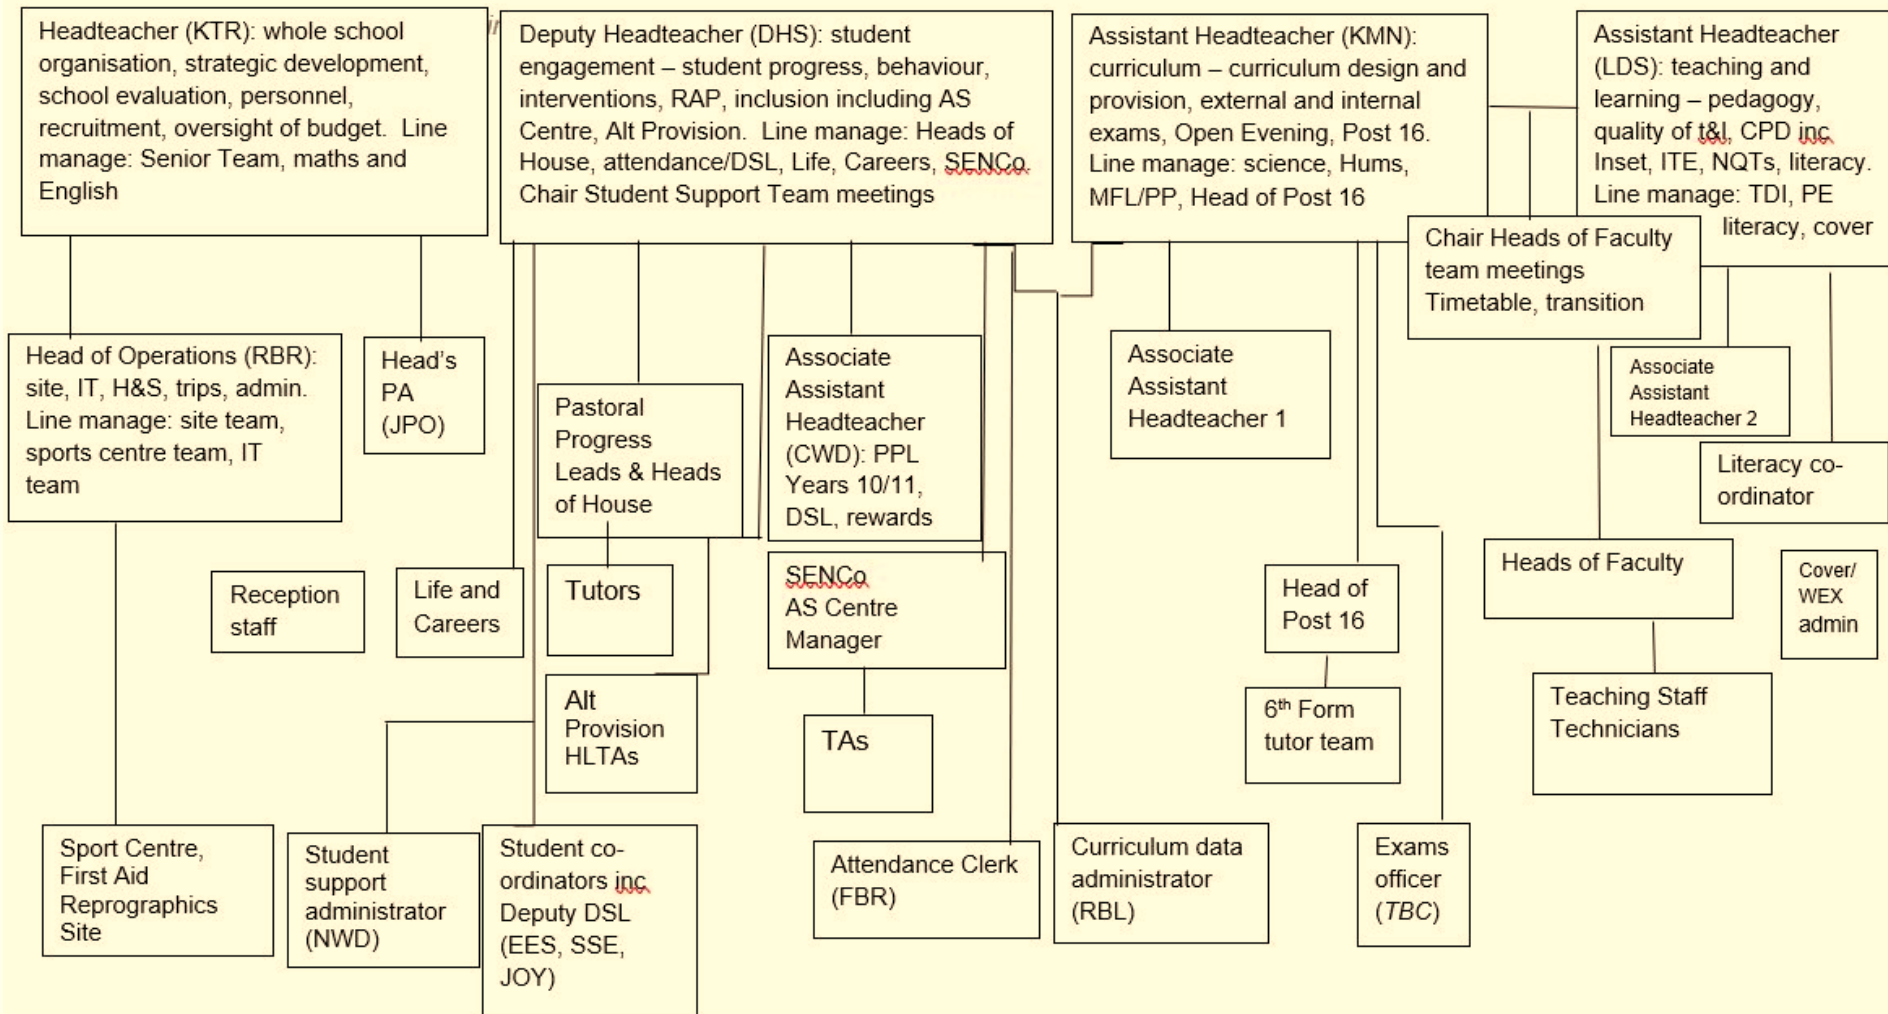

The Athelstan Trust

Chipping Sodbury School organisation 2021-2022