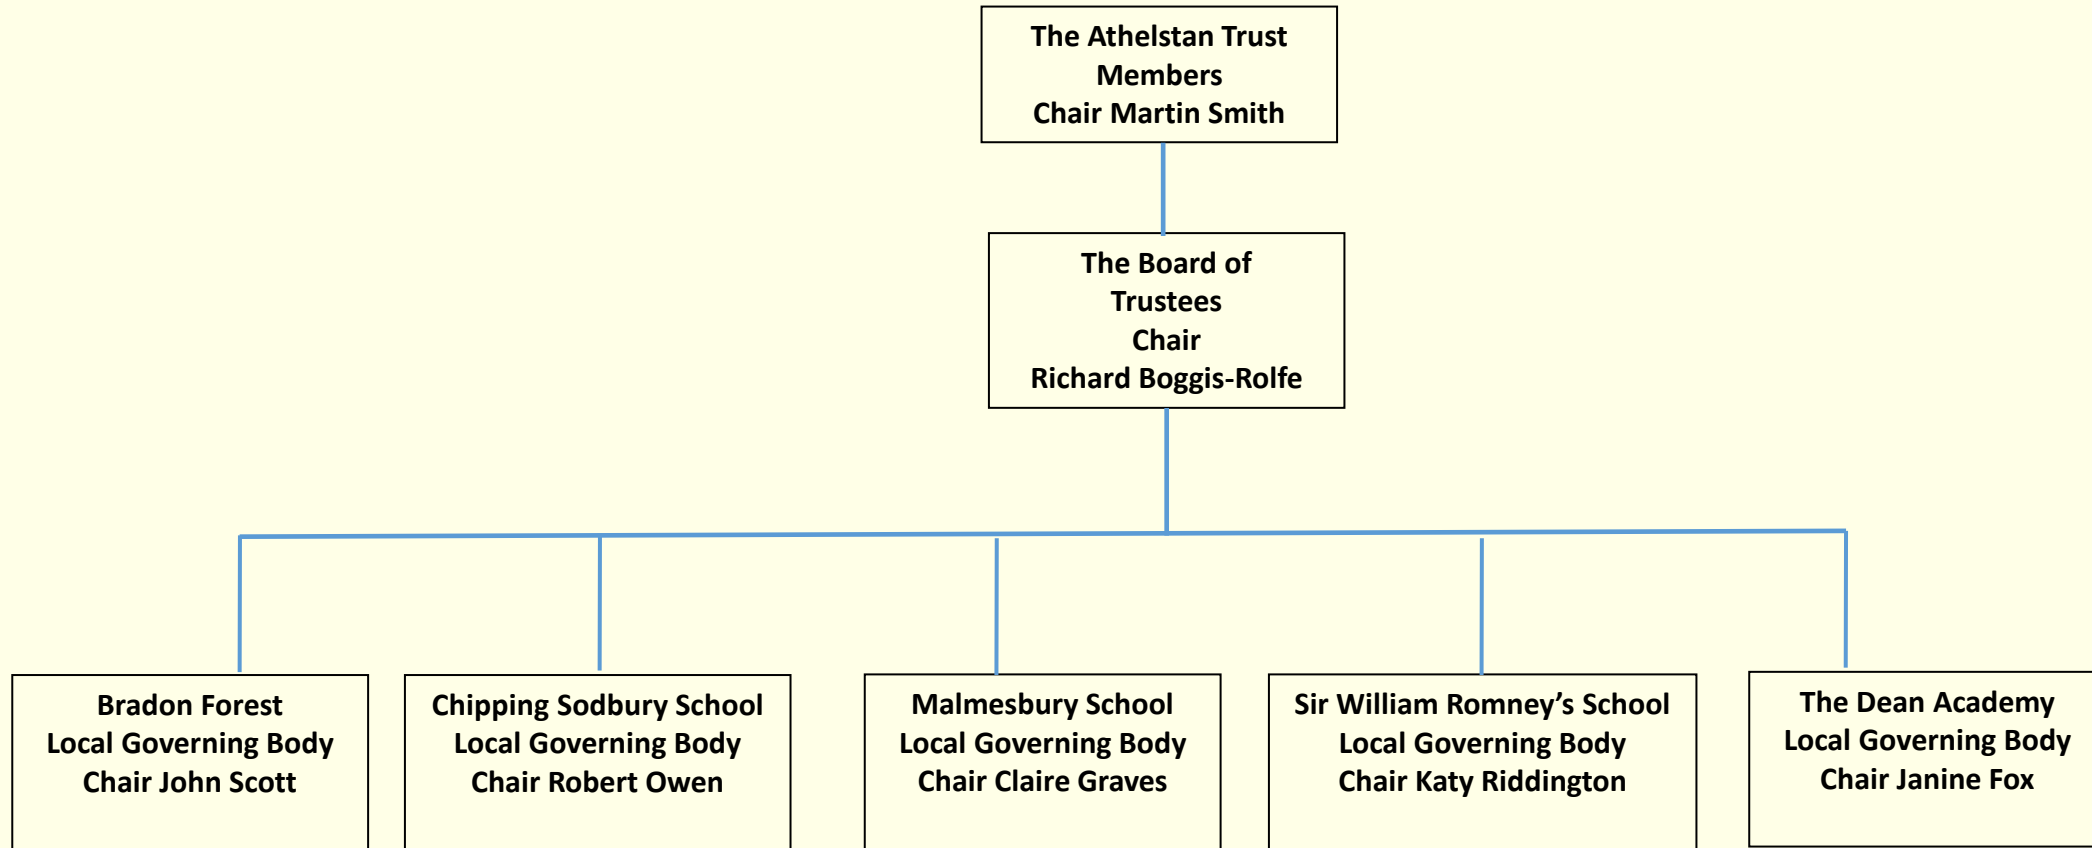

The Athelstan Trust

Trust Governance Structure