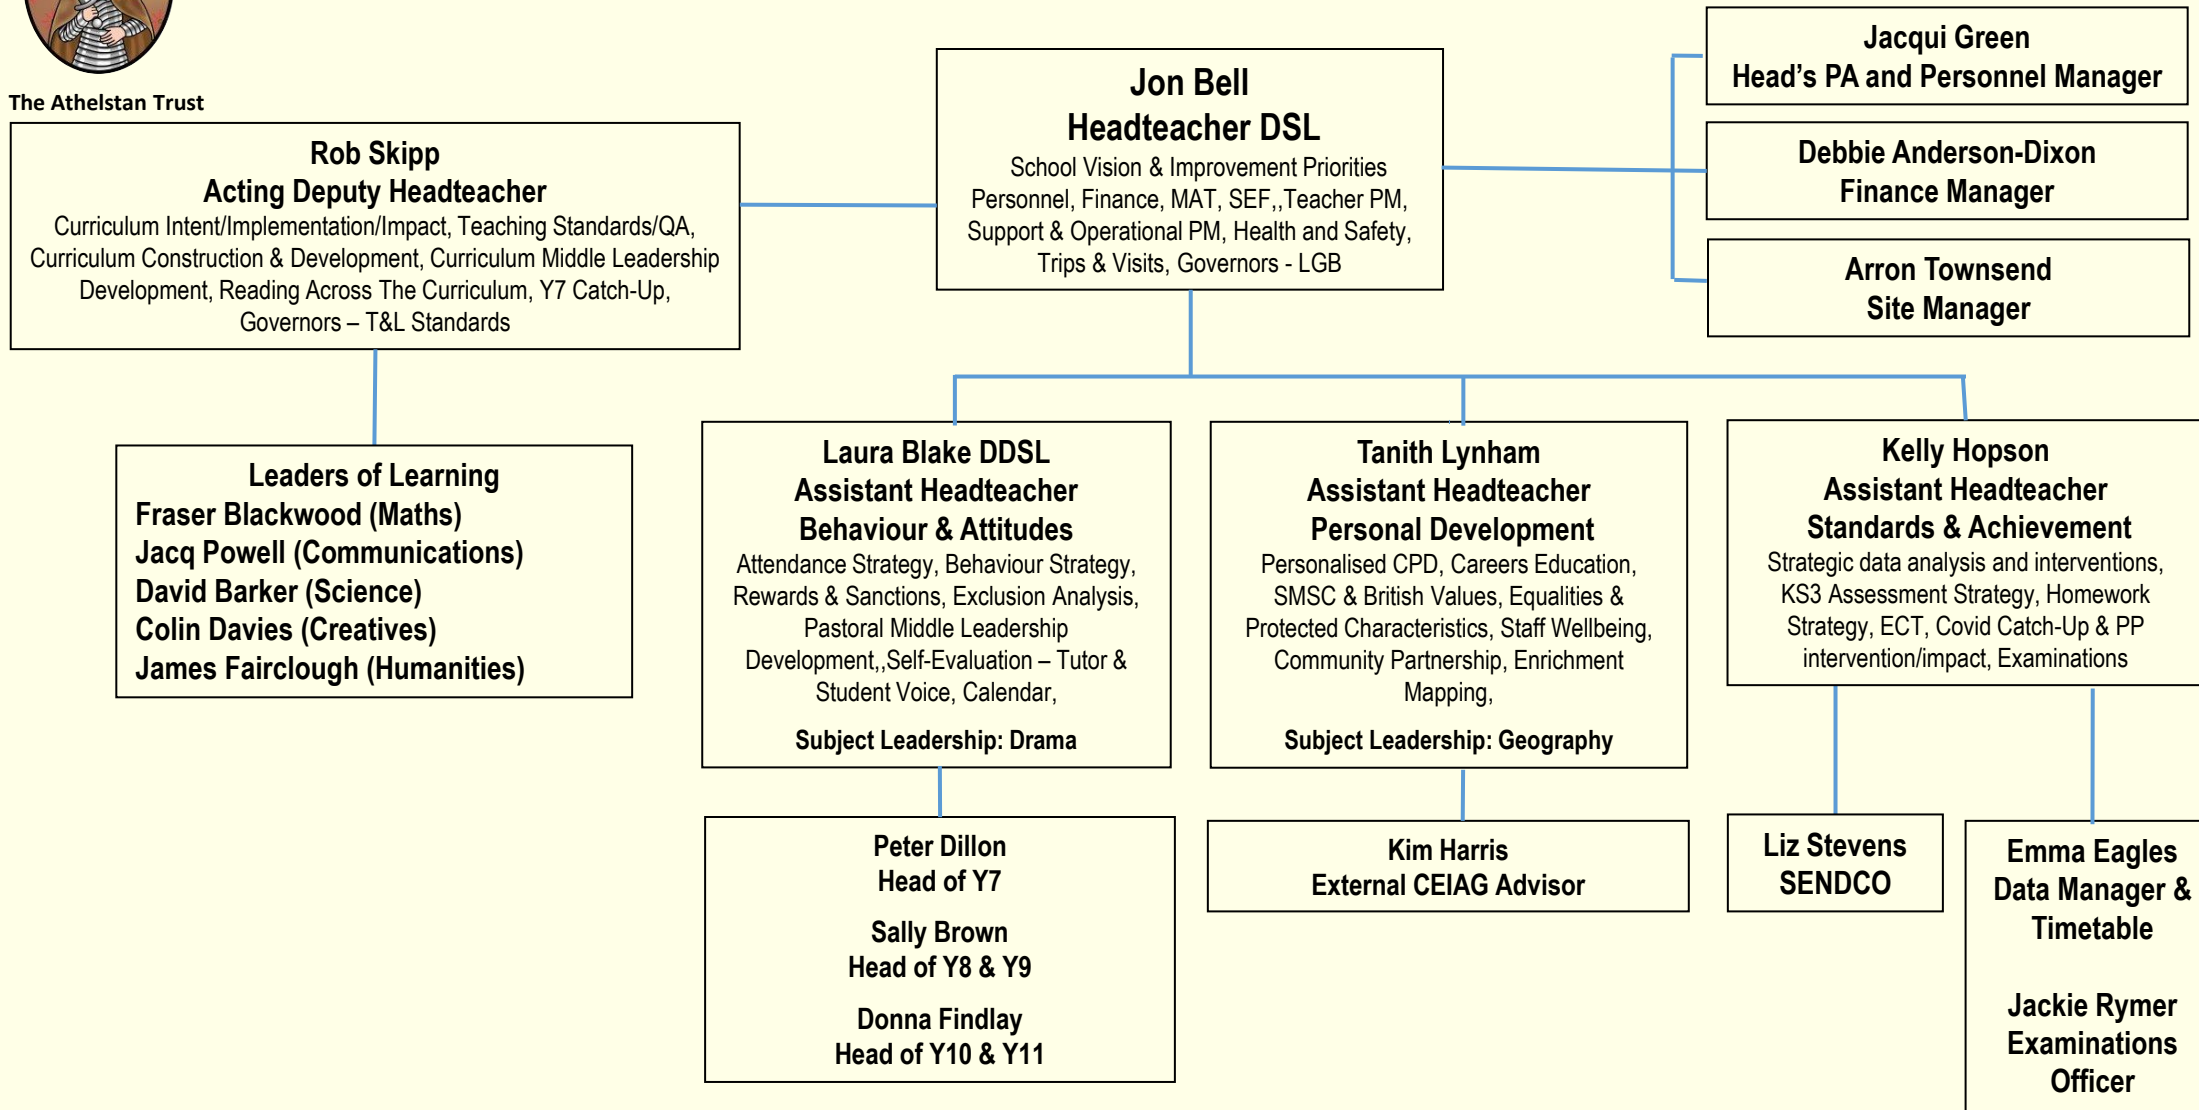

2021/22 Leadership Responsibilities - Bradon Forest School

The Athelstan Trust

Chipping Sodbury School organisation 2021-2022

The Athelstan Trust

Malmesbury School Areas of Responsibility 2021-2022

The Athelstan Trust

2021 – 2022 Leadership Responsibility at The Dean Academy

The Athelstan Trust

2021/2022 SLT Areas of Responsibility – Sir William Romney’s School

The Athelstan Trust

‘Caring, Collaborative and Excellent’

www.theathelstantrust.org