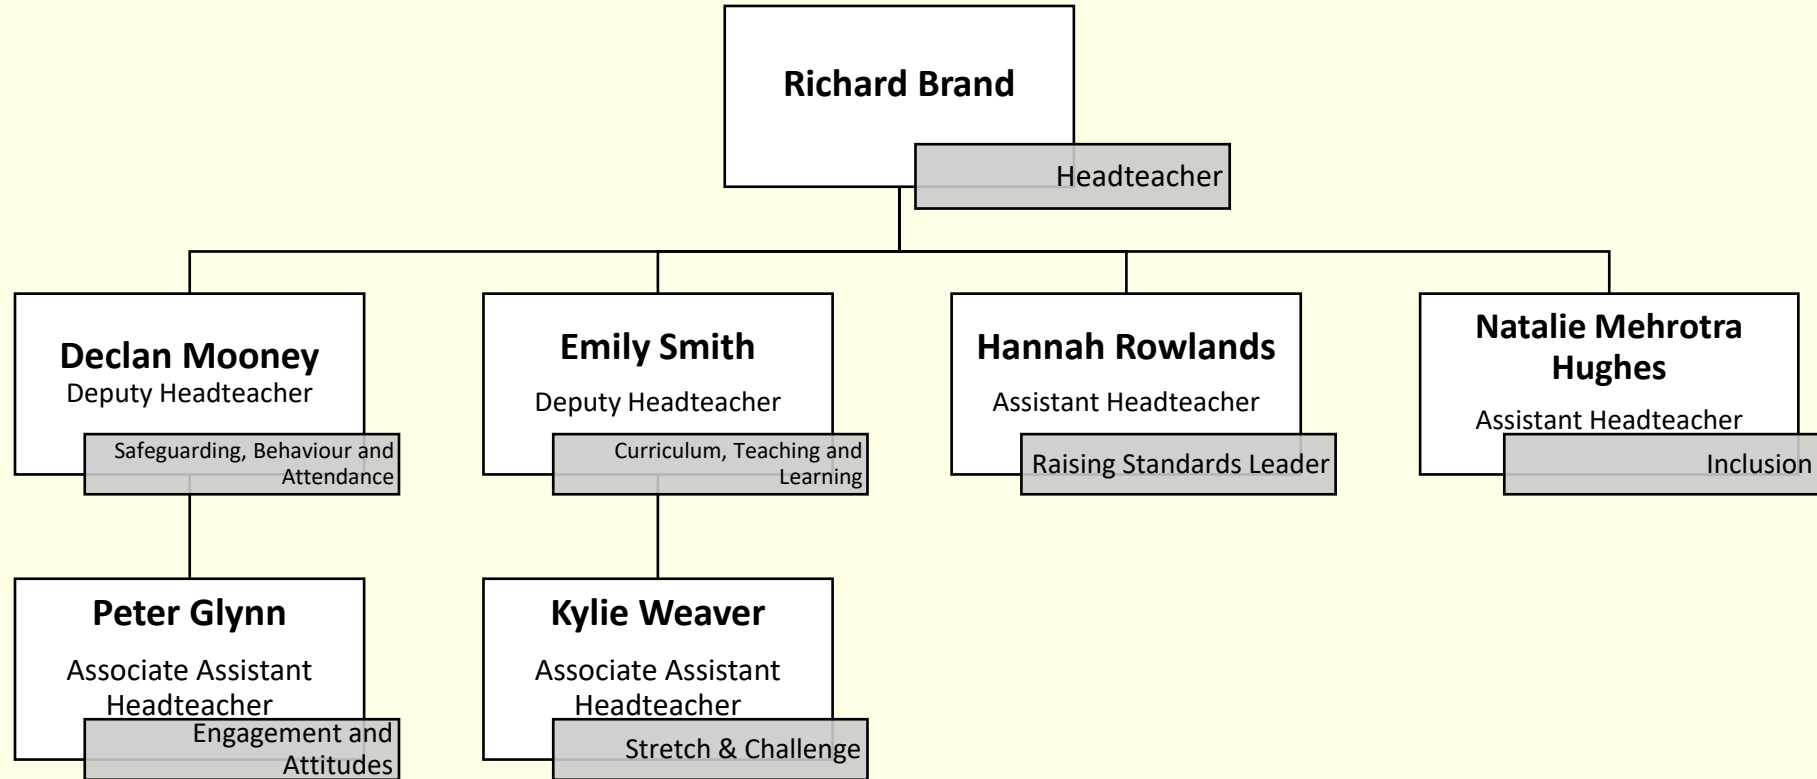

2021/22 Leadership Responsibilities - Bradon Forest School

The Athelstan Trust

Chipping Sodbury School organisation 2021-2022

The Athelstan Trust

Malmesbury School Areas of Responsibility 2021-2022

The Athelstan Trust

2021 – 2022 Leadership Responsibility at The Dean Academy

The Athelstan Trust

2021/2022 SLT Areas of Responsibility – Sir William Romney’s School

The Athelstan Trust

‘Caring, Collaborative and Excellent’

www.theathelstantrust.org