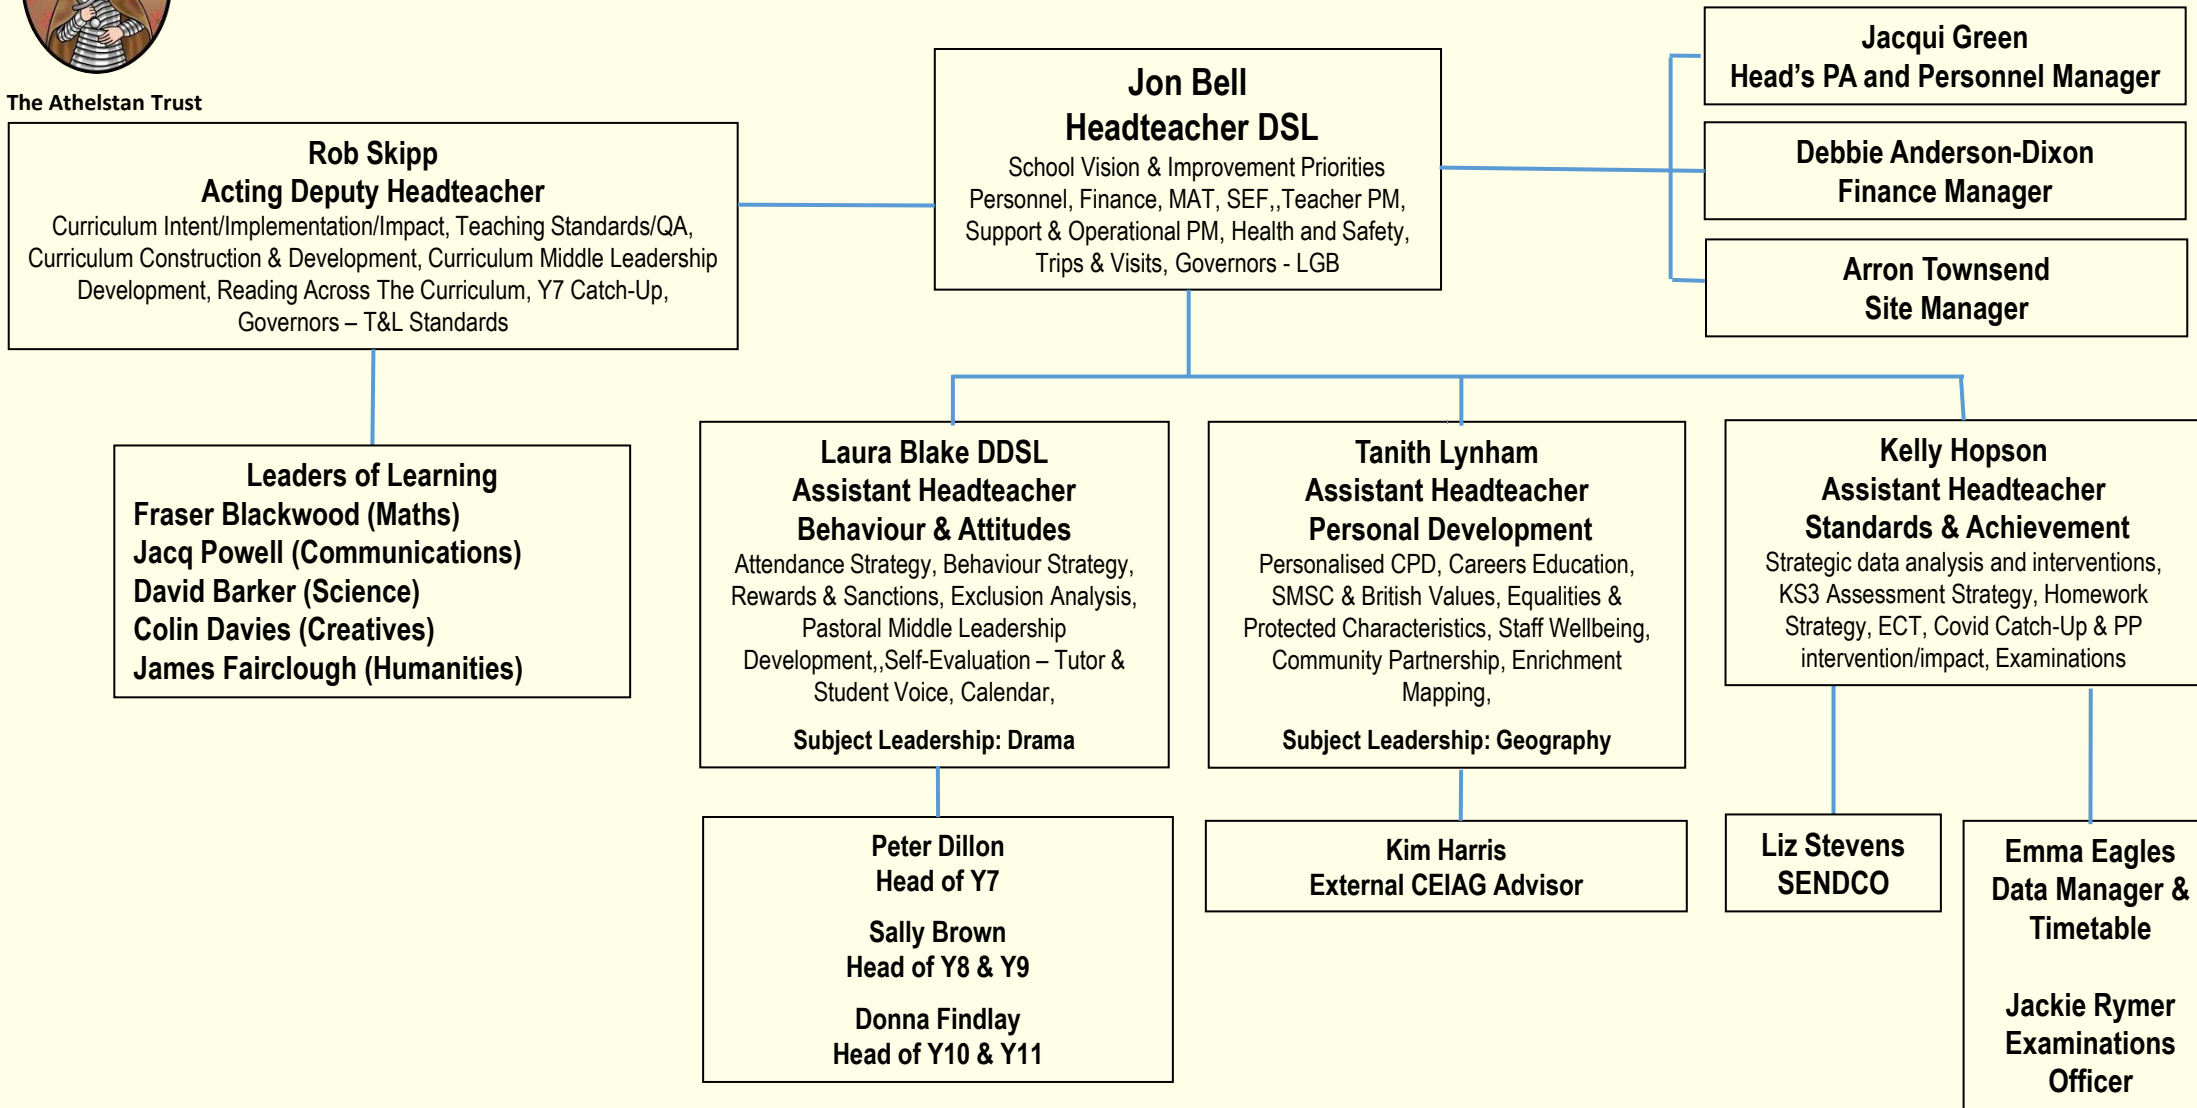

2021/22 Leadership Responsibilities - Bradon Forest School

The Athelstan Trust

Chipping Sodbury School organisation 2021-2022

The Athelstan Trust

Malmesbury School Areas of Responsibility 2021-2022

The Athelstan Trust

2021 – 2022 Leadership Responsibility at The Dean Academy

The Athelstan Trust

2021/2022 SLT Areas of Responsibility – Sir William Romney’s School

The Athelstan Trust

‘Caring, Collaborative and Excellent’

www.theathelstantrust.org