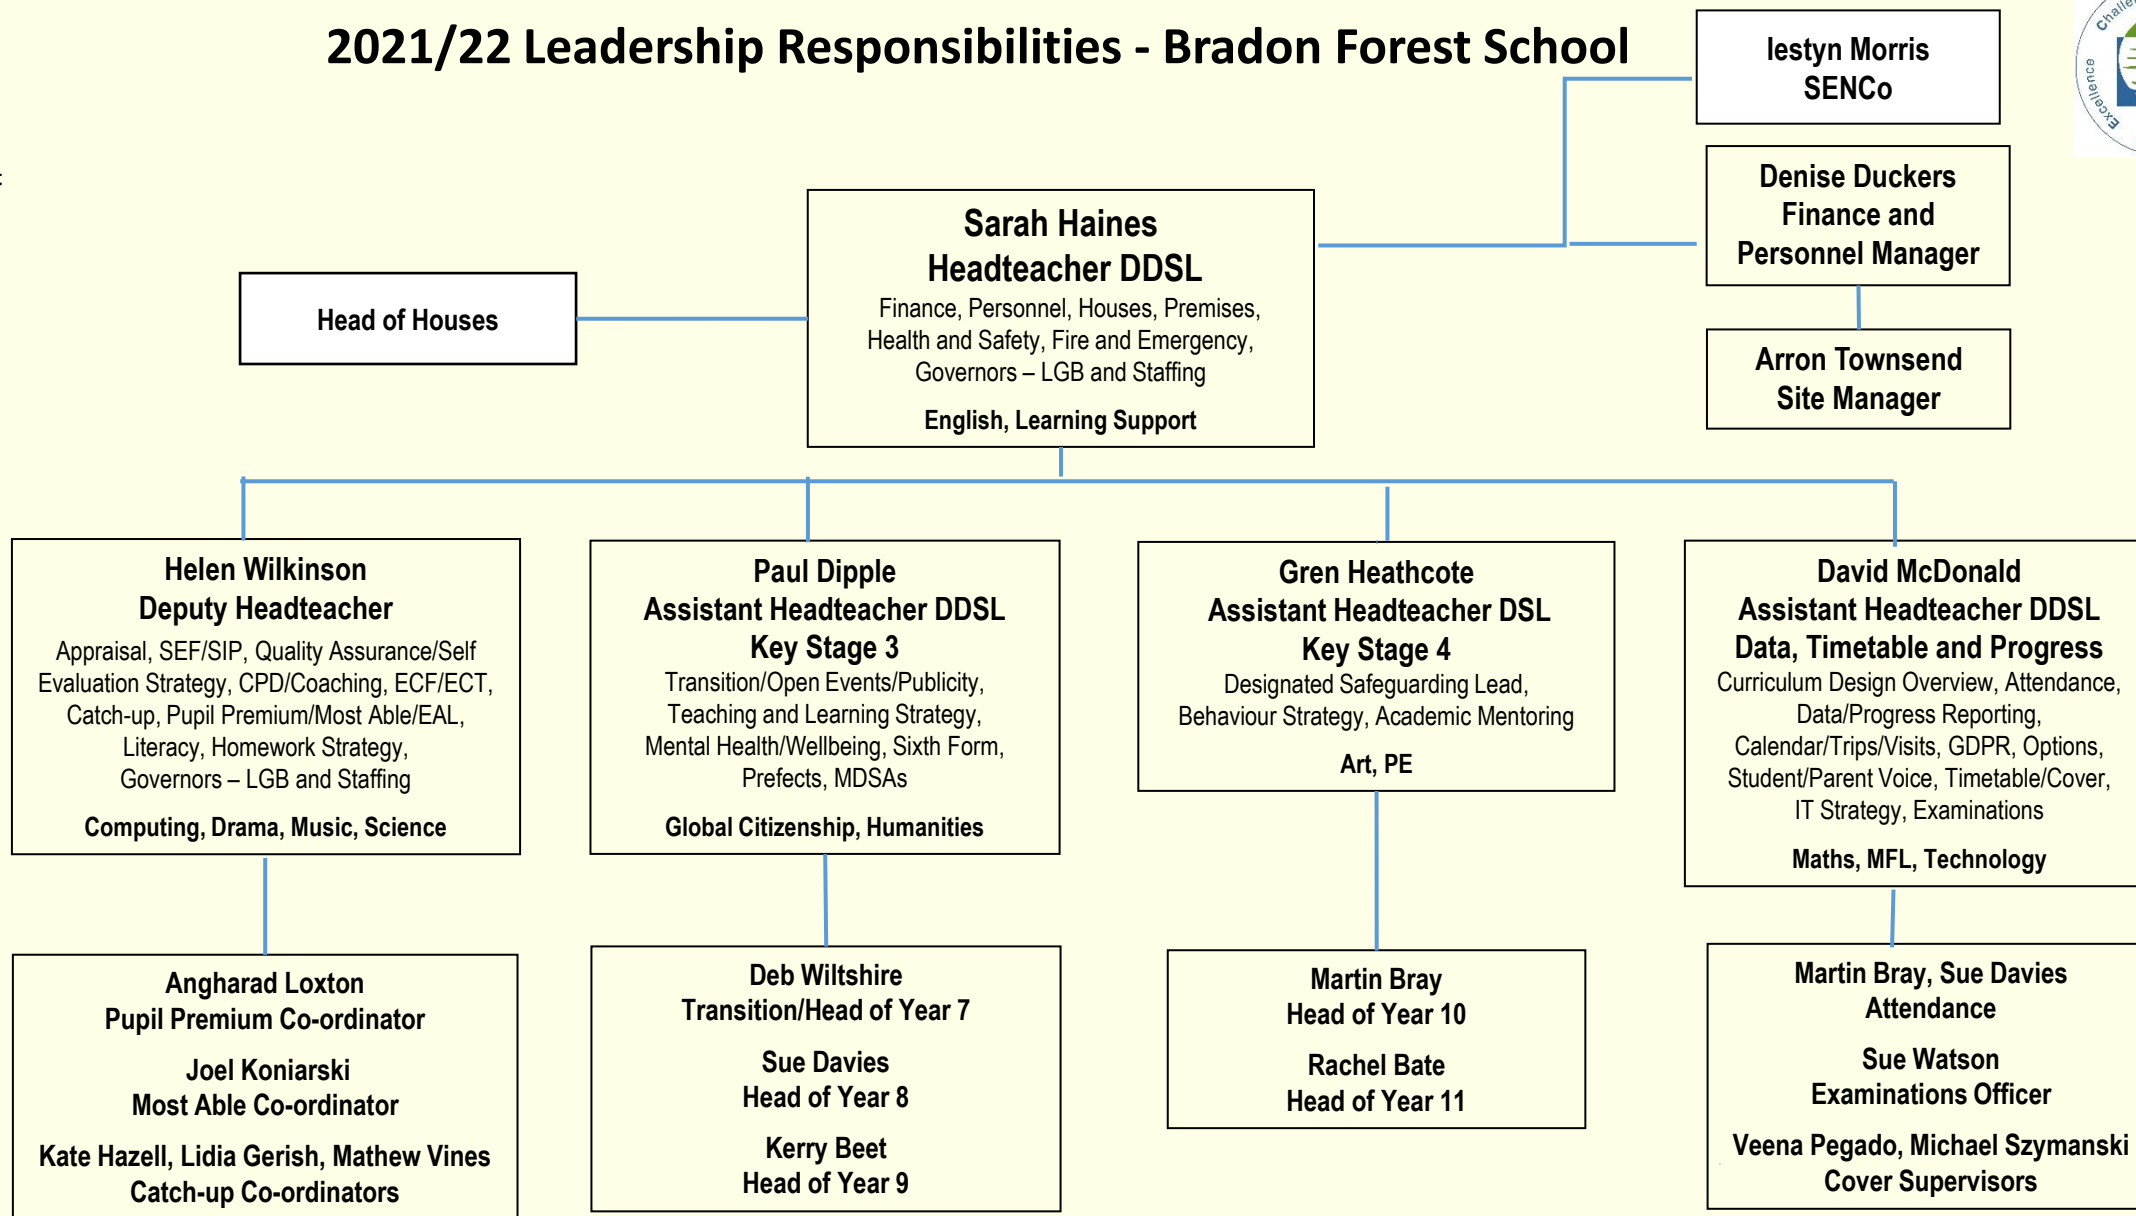

The Athelstan Trust

2021/22 Leadership Responsibilities - Bradon Forest School