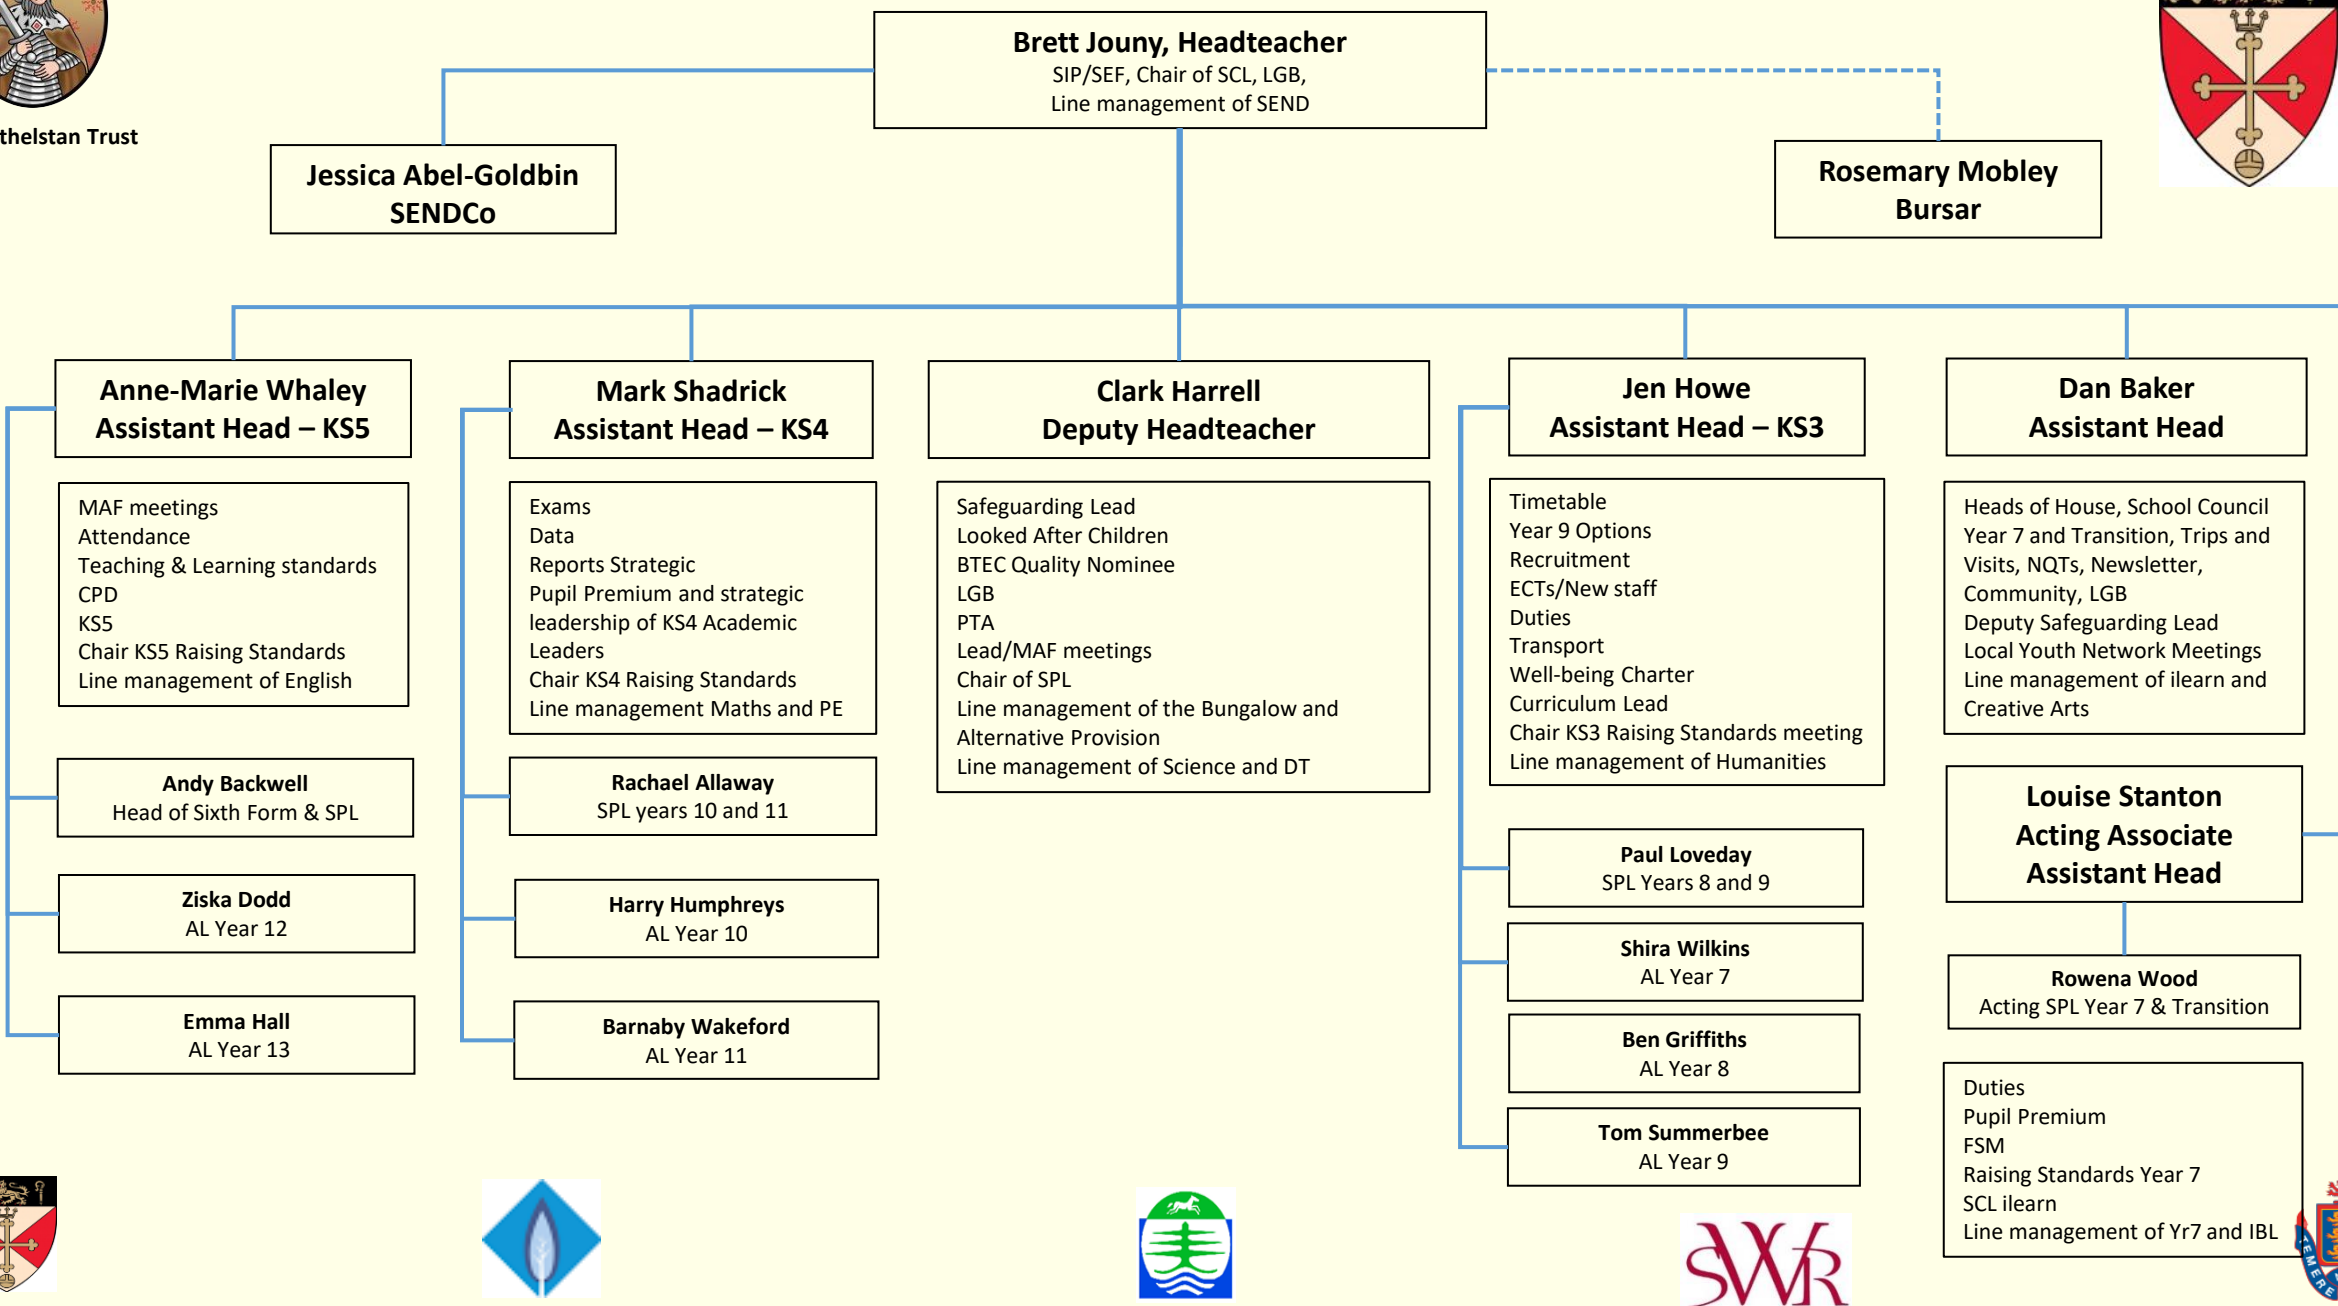

2021/22 Leadership Responsibilities - Bradon Forest School

The Athelstan Trust

Chipping Sodbury School organisation 2021-2022

The Athelstan Trust

Malmesbury School Areas of Responsibility 2021-2022

The Athelstan Trust

2021 – 2022 Leadership Responsibility at The Dean Academy

The Athelstan Trust

2021/2022 SLT Areas of Responsibility – Sir William Romney’s School

The Athelstan Trust

‘Caring, Collaborative and Excellent’

www.theathelstantrust.org