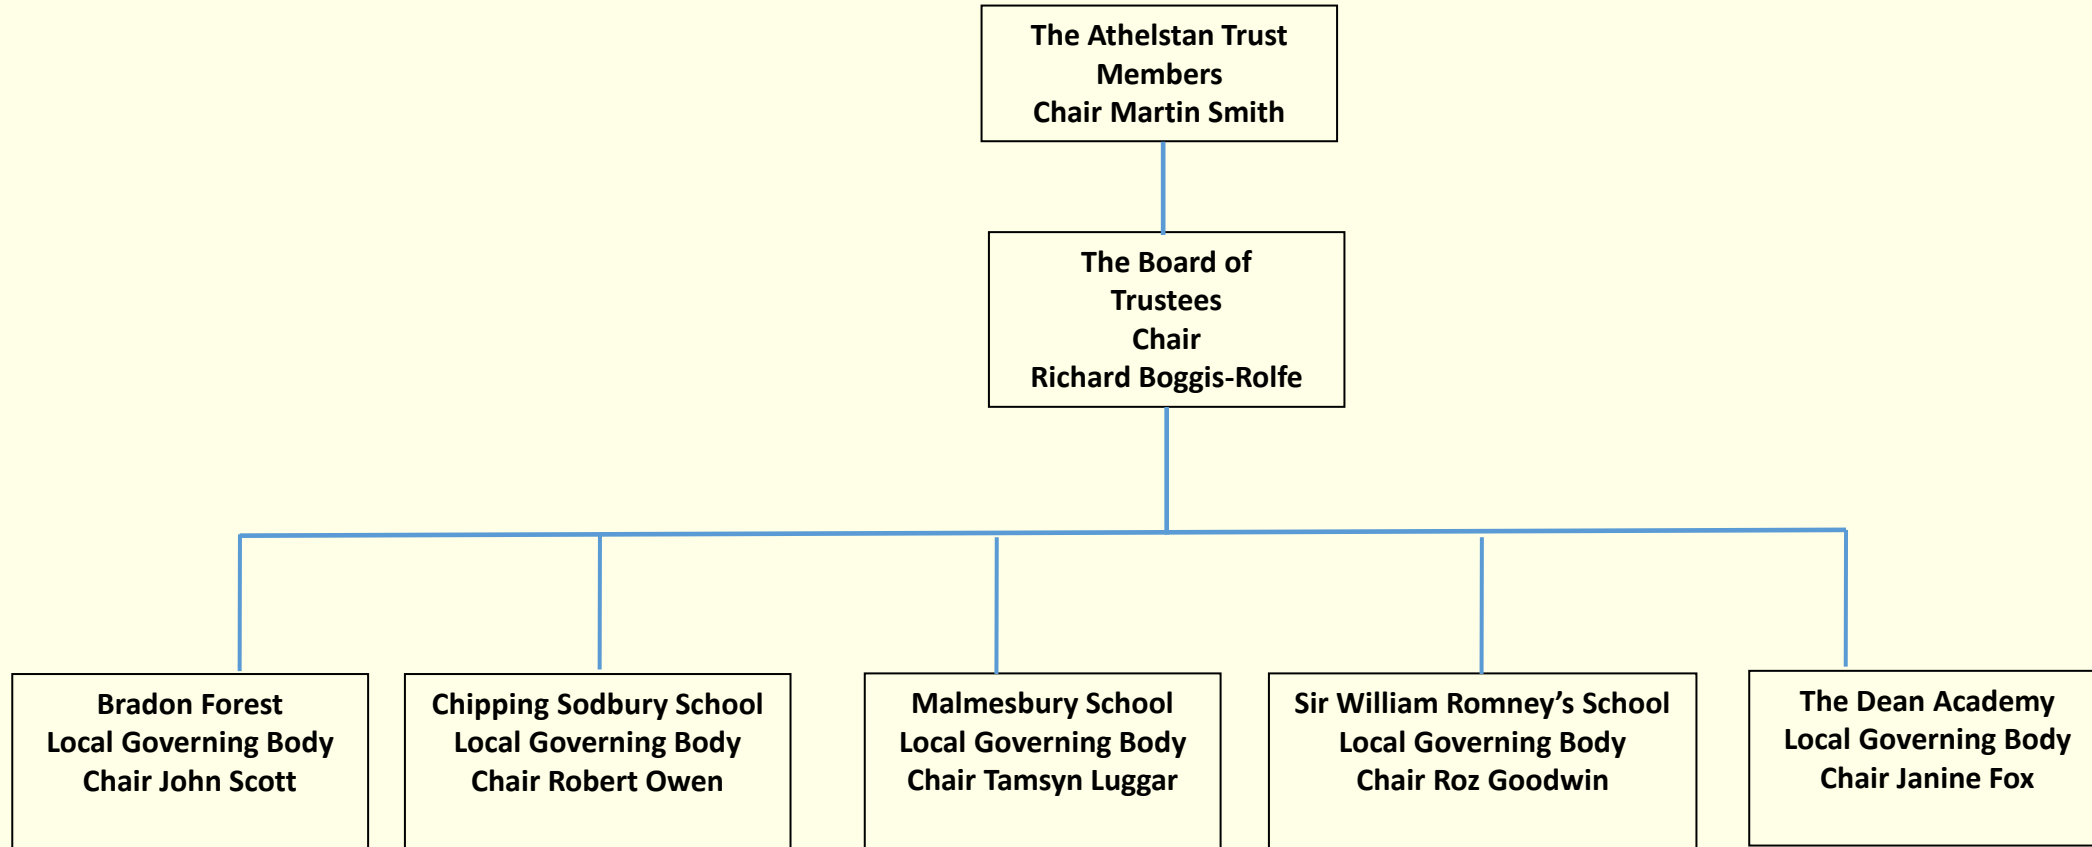

The Athelstan Trust

Trust Governance Structure