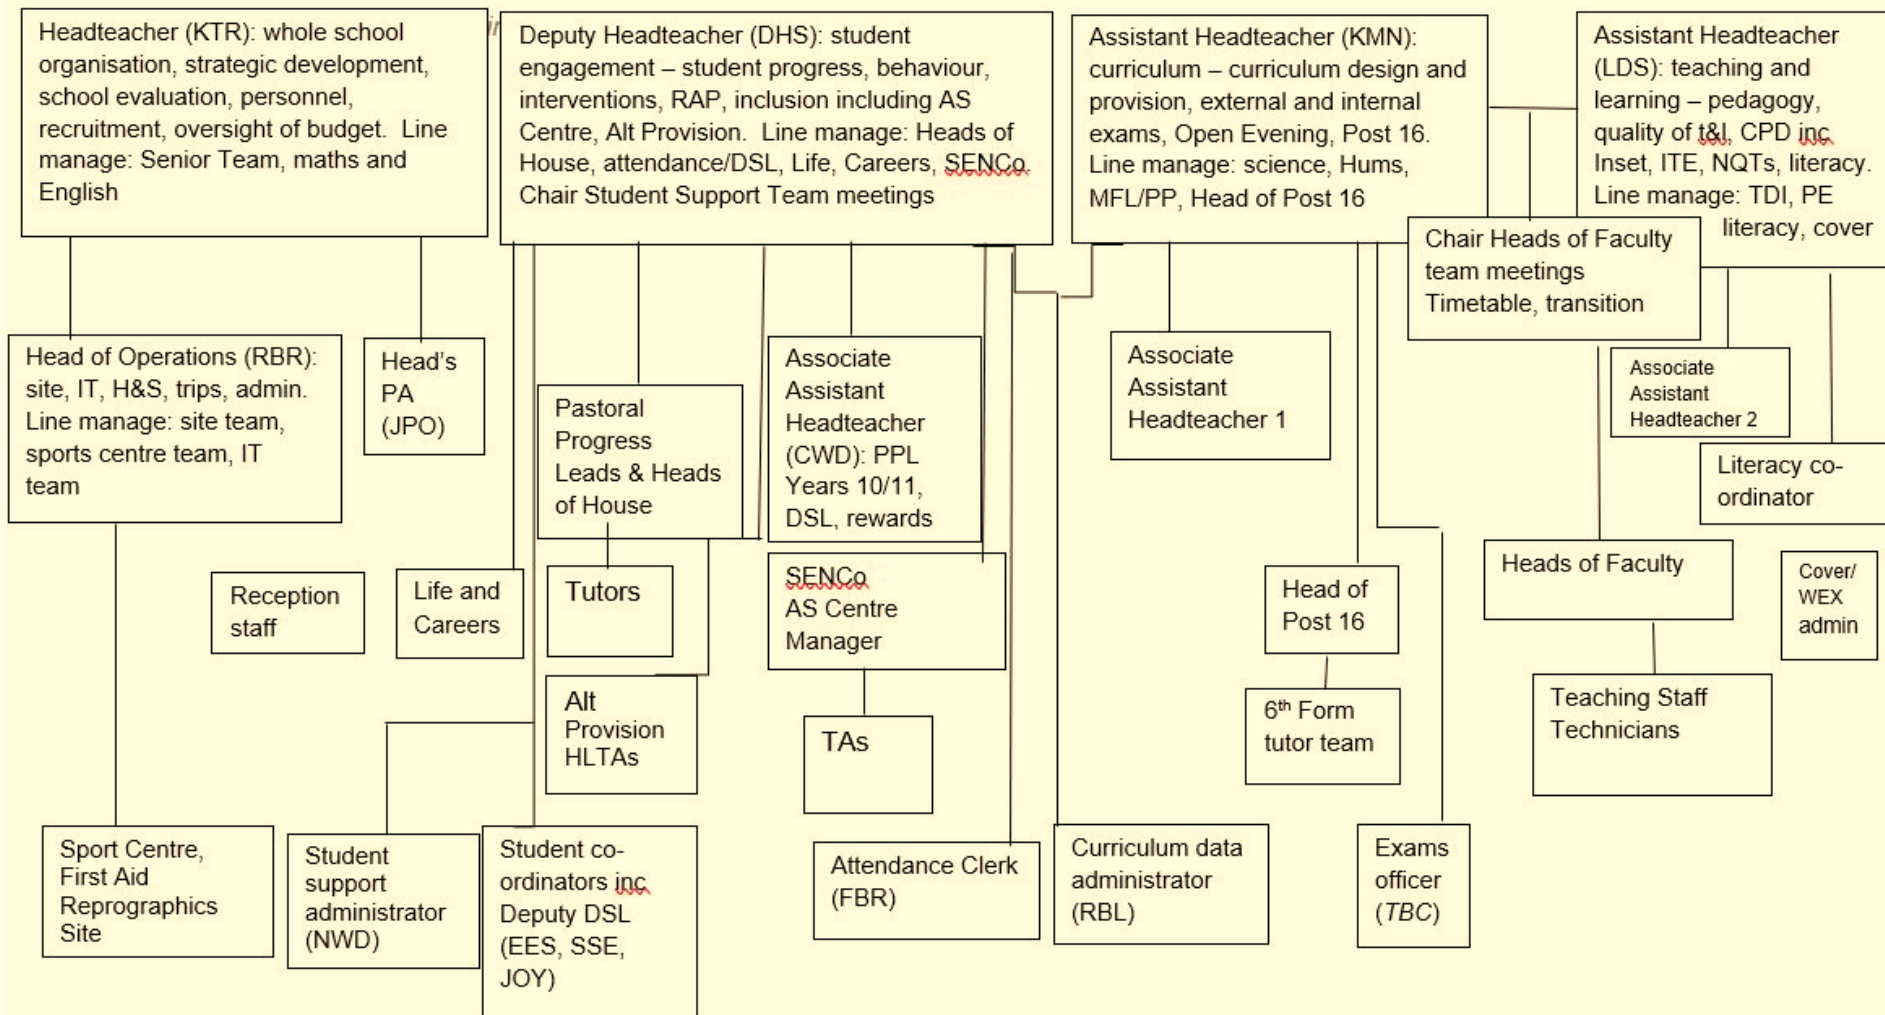

The Athelstan Trust

Chipping Sodbury School organisation 2021-2022